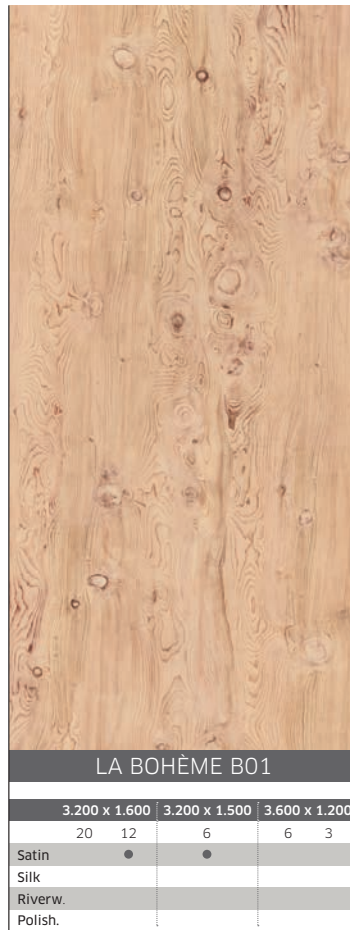

Natural Honed Finish / Acabado Natural Honed